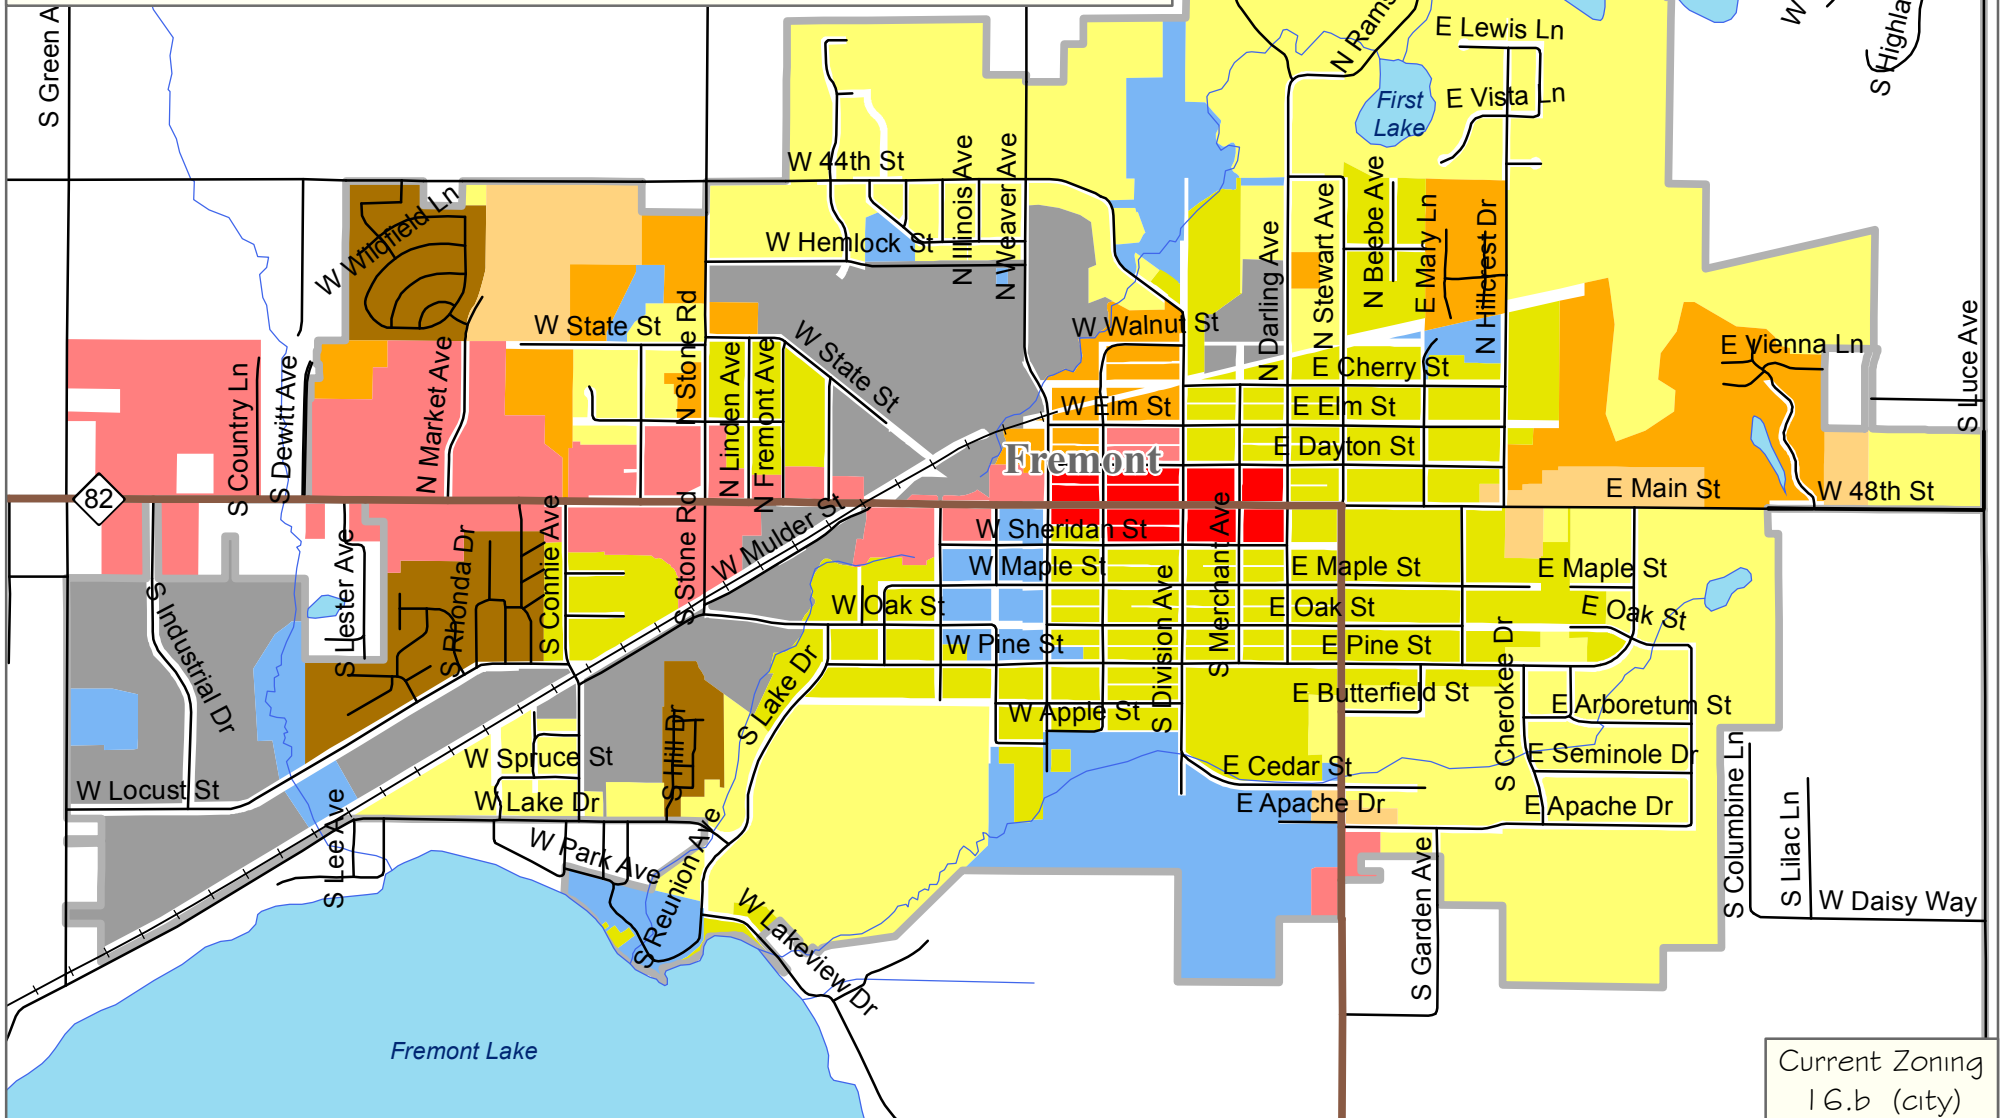

# Fremont Area: Current Zoning

- |                       |                       |                        |
|-----------------------|-----------------------|------------------------|
| State Highway         | <b>Fremont Zoning</b> | Manufactured Home Park |
| Roads                 | Downtown Main         | Mixed Use              |
| Railroad              | Estate                | Multi-Family           |
| Jurisdiction Boundary | Industrial            | Neighborhood           |
| Lakes                 | Institutional         | West Main              |
| Streams               |                       |                        |

Map Produced  
 January 2009 by:  
**Land Information Access Association**  
 Helping communities sustain their cultural and natural resources

16.b

Source:  
 Michigan Center for Geographic Information,  
 Department of Information Technology

Current Zoning  
 16.b (city)