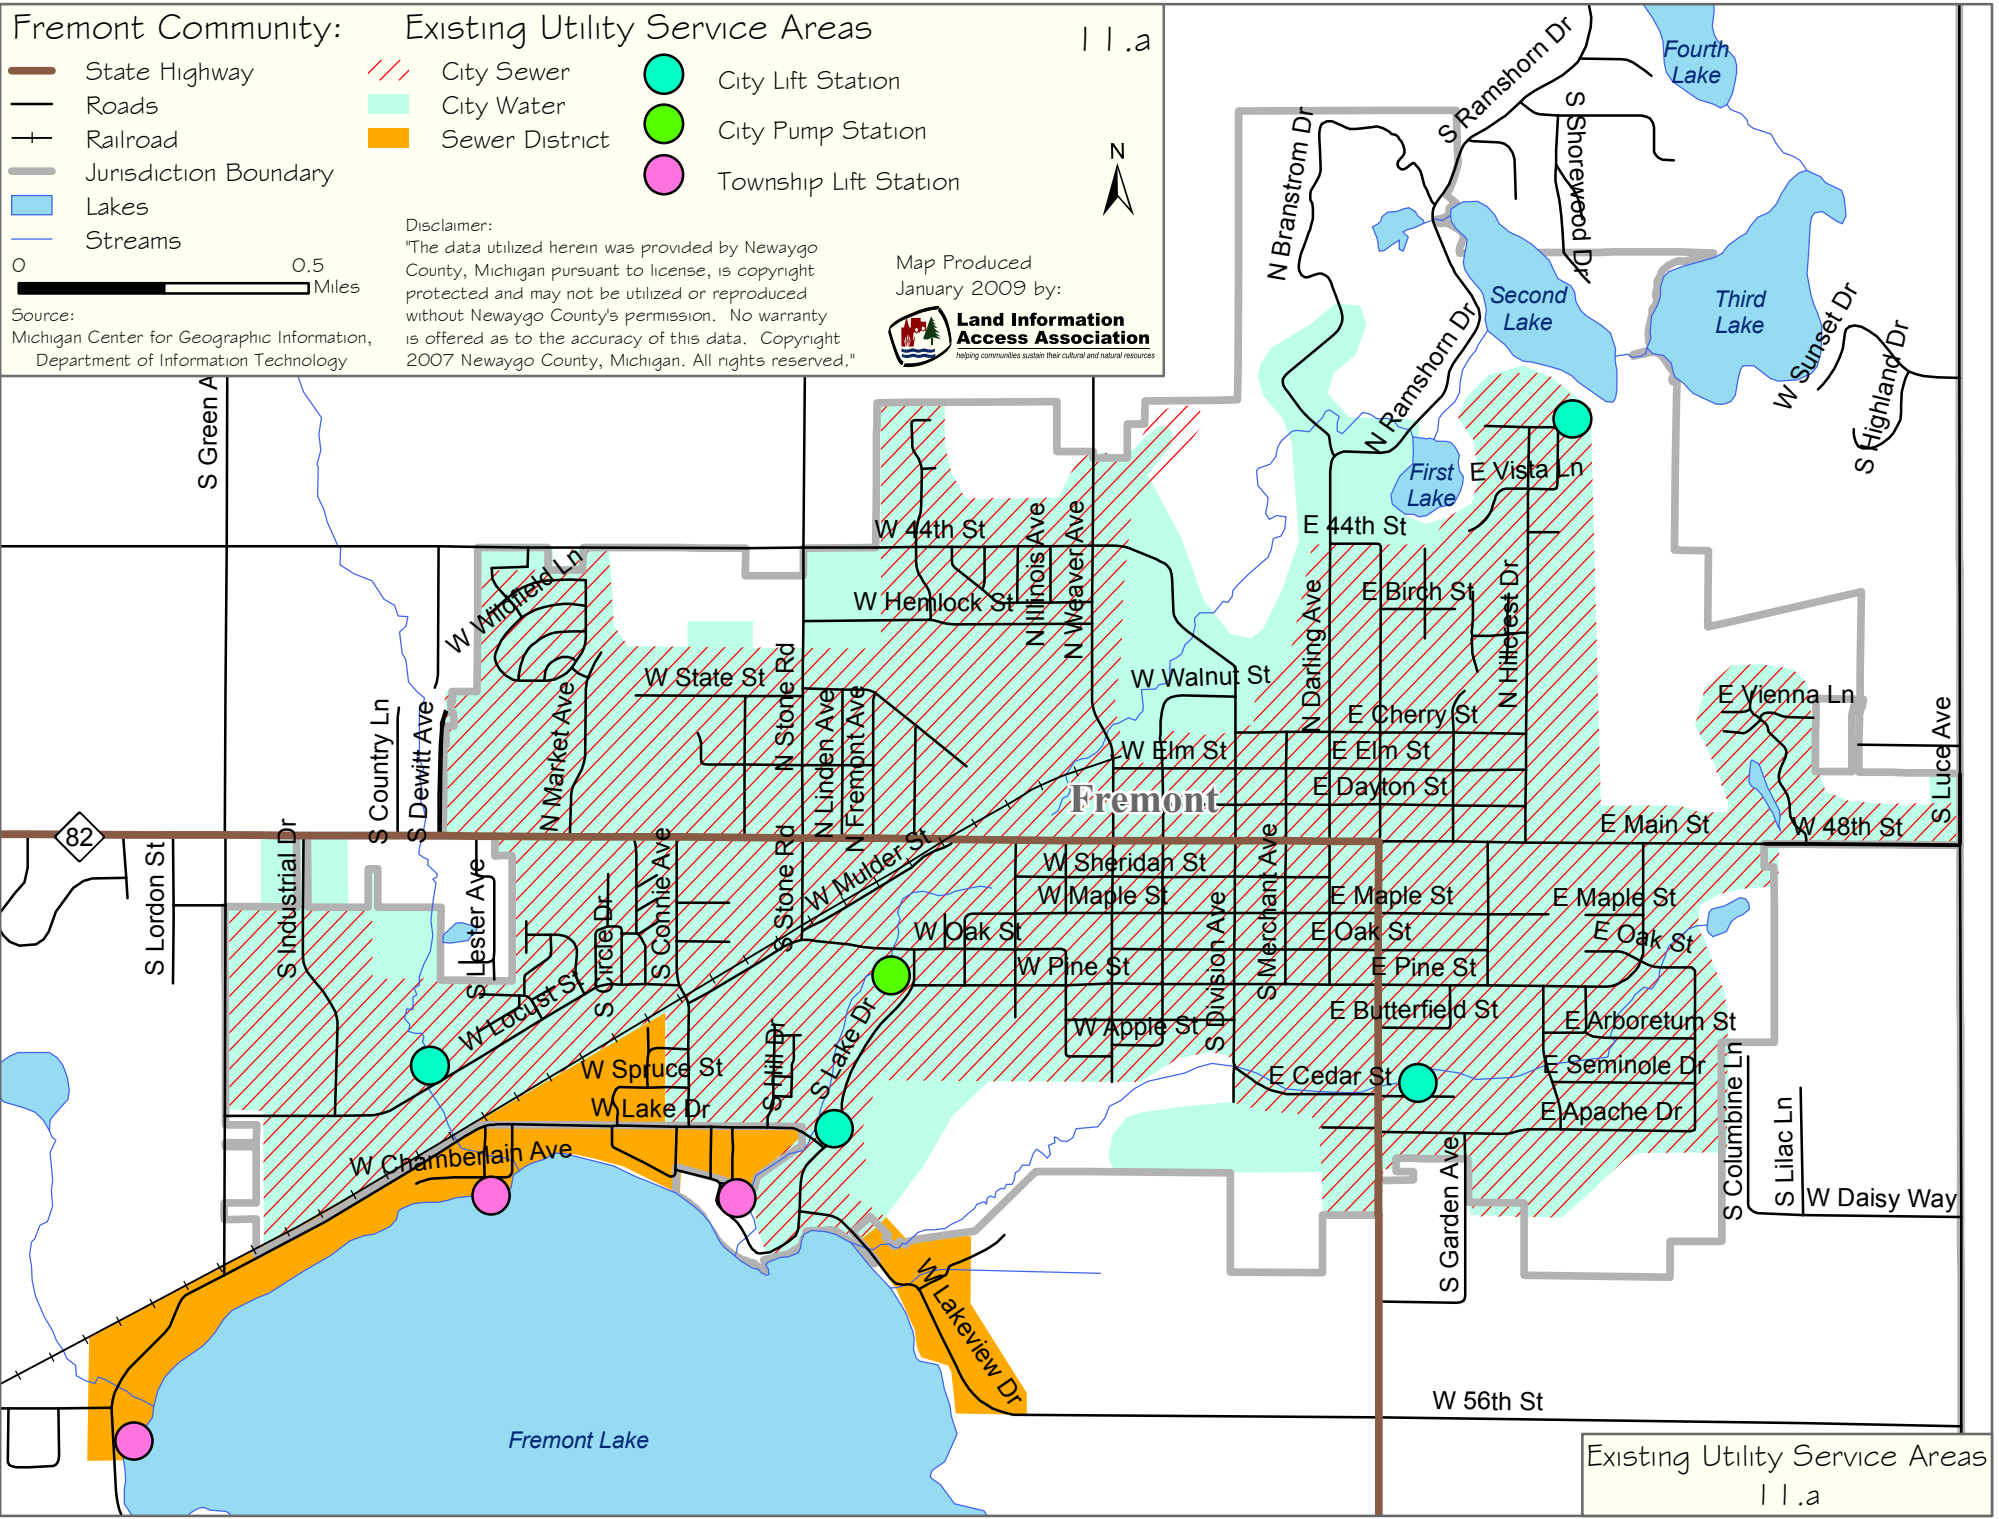

**Fremont Community:**

**Existing Utility Service Areas**

1 | . a

- State Highway
- Roads
- Railroad
- Jurisdiction Boundary
- Lakes
- Streams

- City Sewer
- City Water
- Sewer District

- City Lift Station
- City Pump Station
- Township Lift Station

Map Produced  
 January 2009 by:  
**Land Information Access Association**  
helping communities sustain their cultural and natural resources

0 0.5 Miles  
 Source:  
 Michigan Center for Geographic Information,  
 Department of Information Technology

Existing Utility Service Areas  
 1 | . a