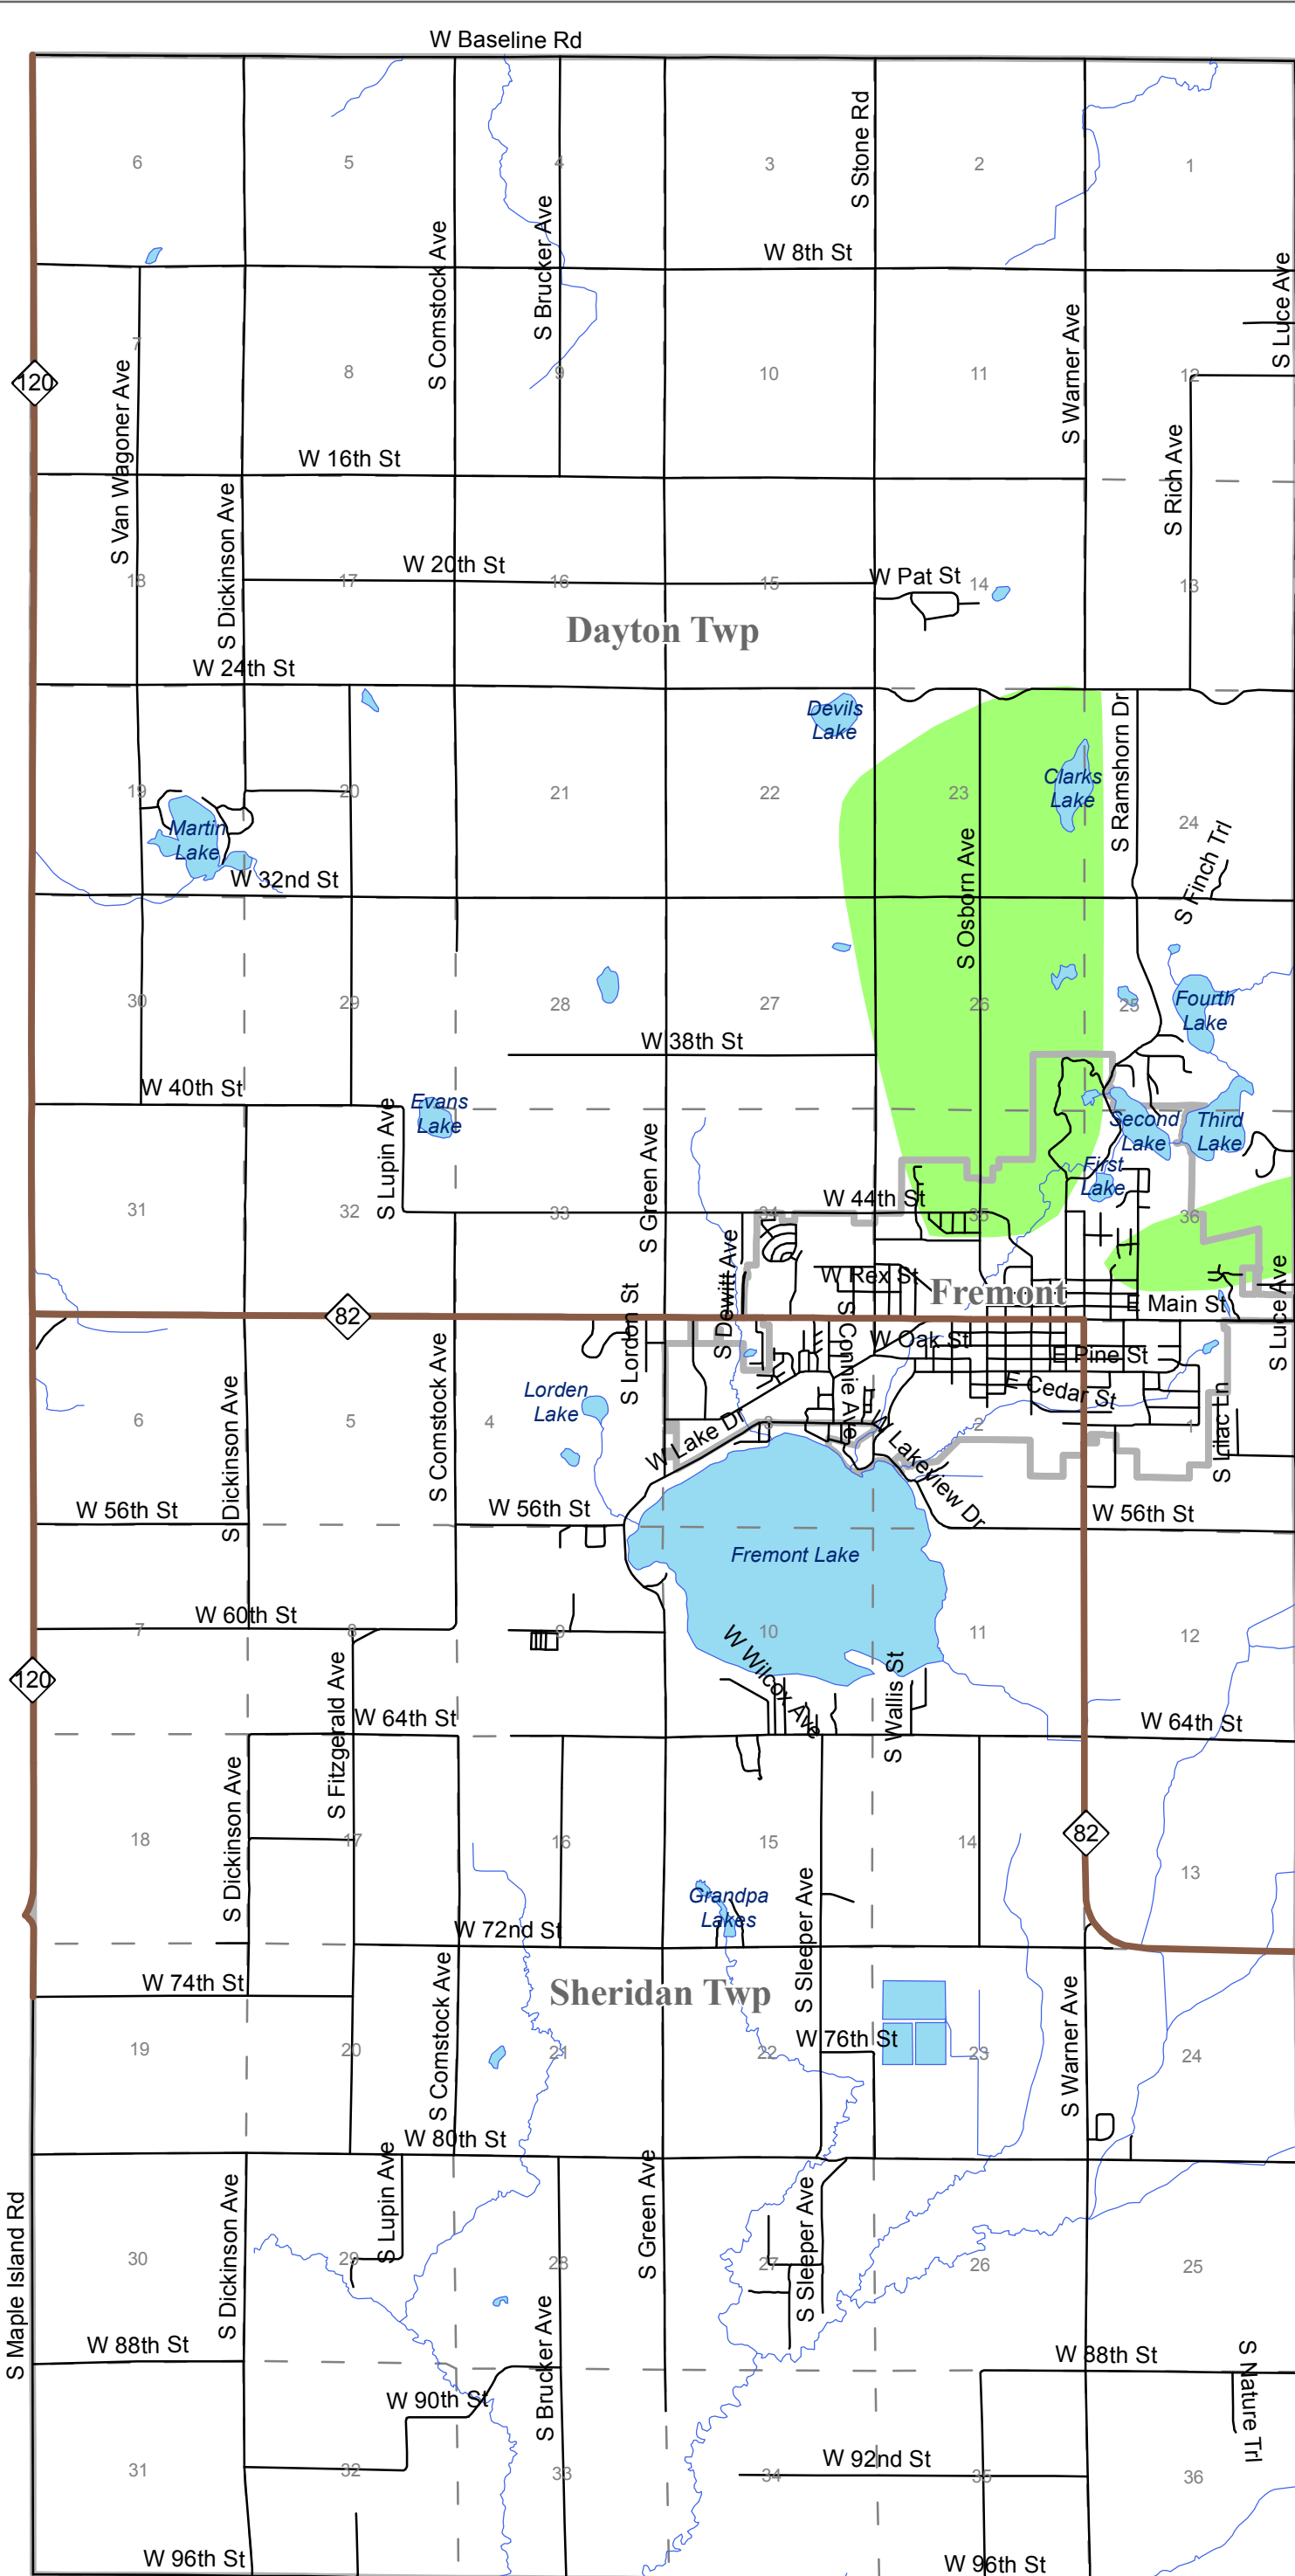

Fremont Community Wellhead Protection Areas

-  State Highway
-  Roads
-  Streams
-  Section Line
-  Lakes
-  Jurisdiction Boundary
-  Wellhead Protection Areas

Sources:
Newaygo County GIS

Michigan Center for Geographic Information,
Department of Information Technology

Map Produced April 2007 by: