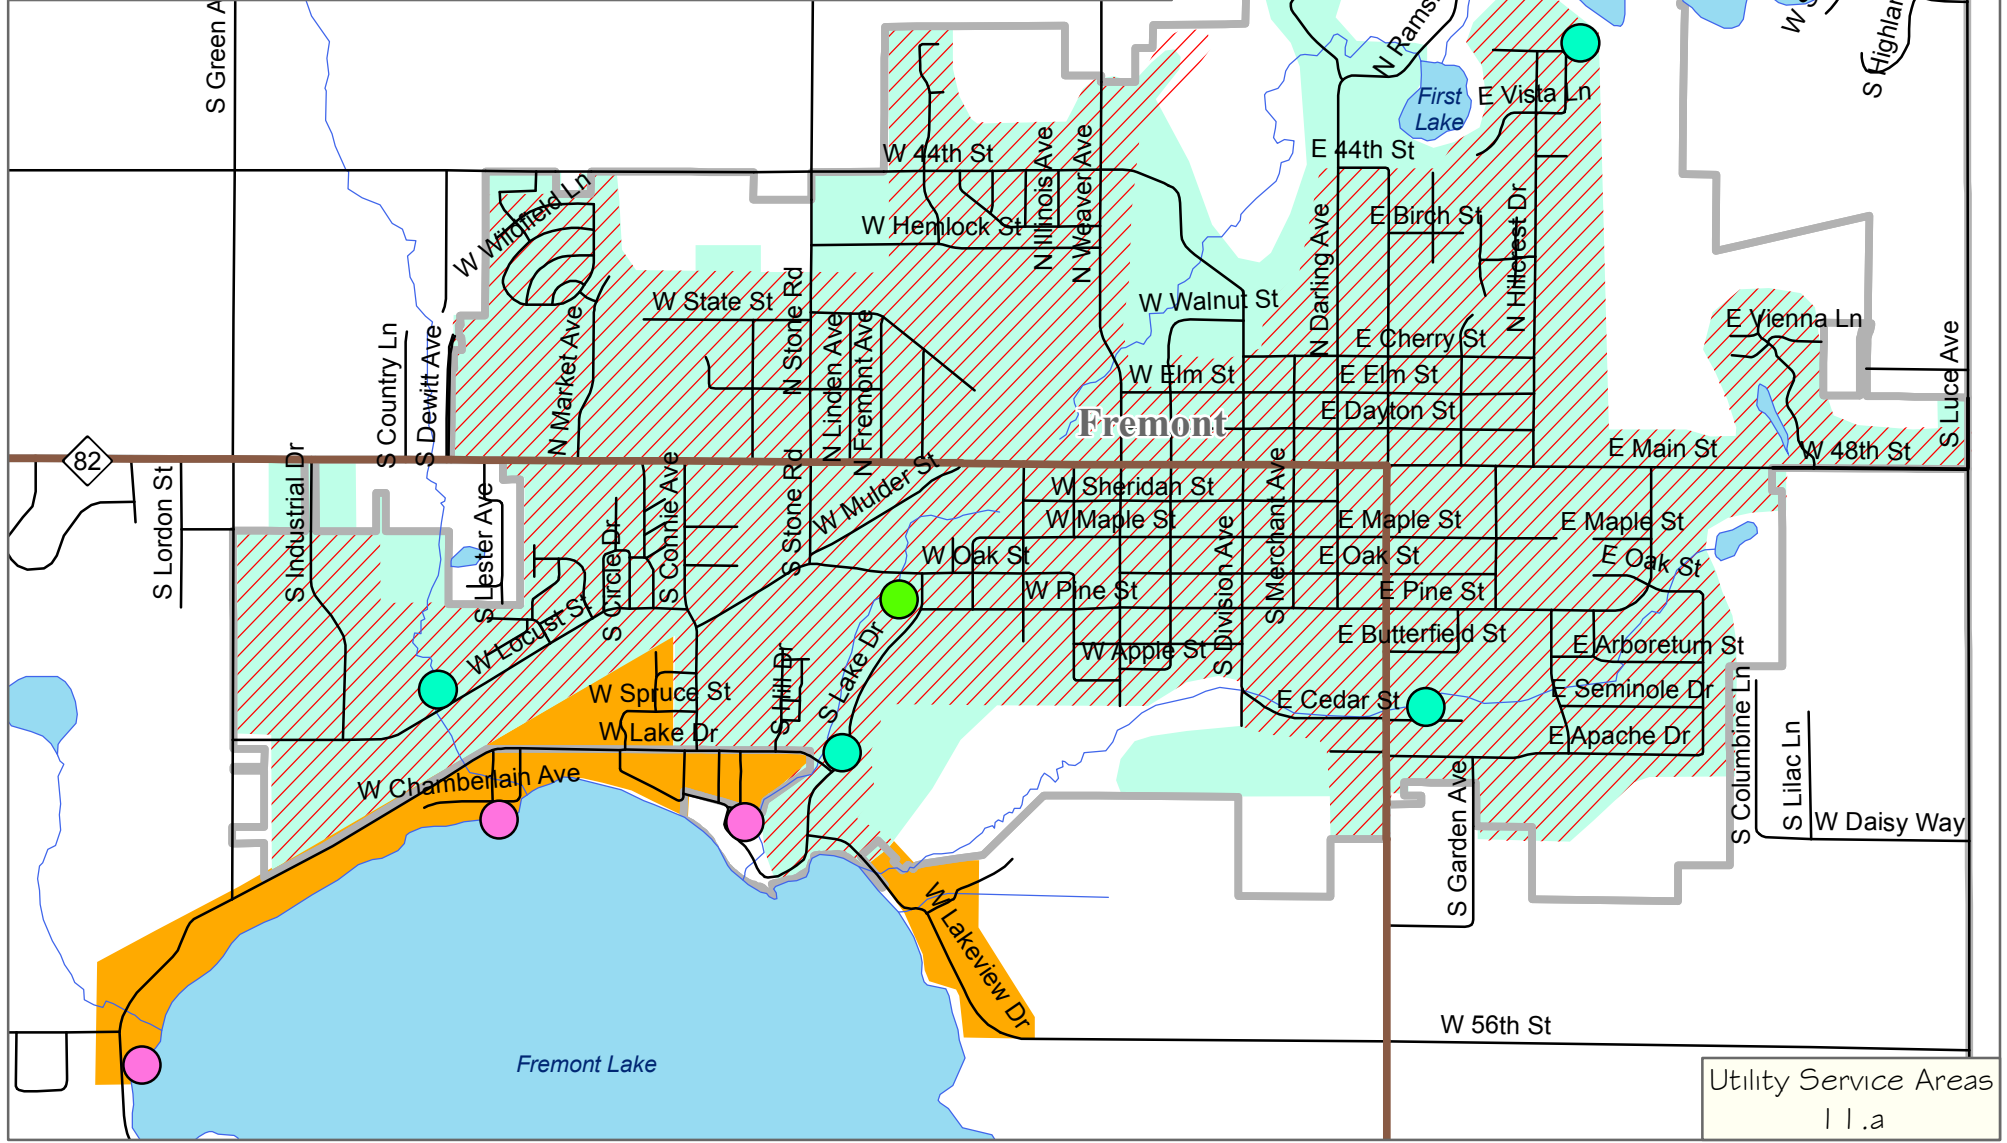

**Fremont Community: Existing Utility Service Areas** 11.a

State Highway	City Sewer	City Lift Station
Roads	City Water	City Pump Station
Lakes	Sewer District	Township Lift Station
Streams		
Jurisdiction Boundary		

Map Produced May 2008 by:  
 **Land Information Access Association**  
helping communities sustain their cultural and natural resources

0 0.5 Miles

Source:  
Michigan Center for Geographic Information,  
Department of Information Technology

Utility Service Areas 11.a