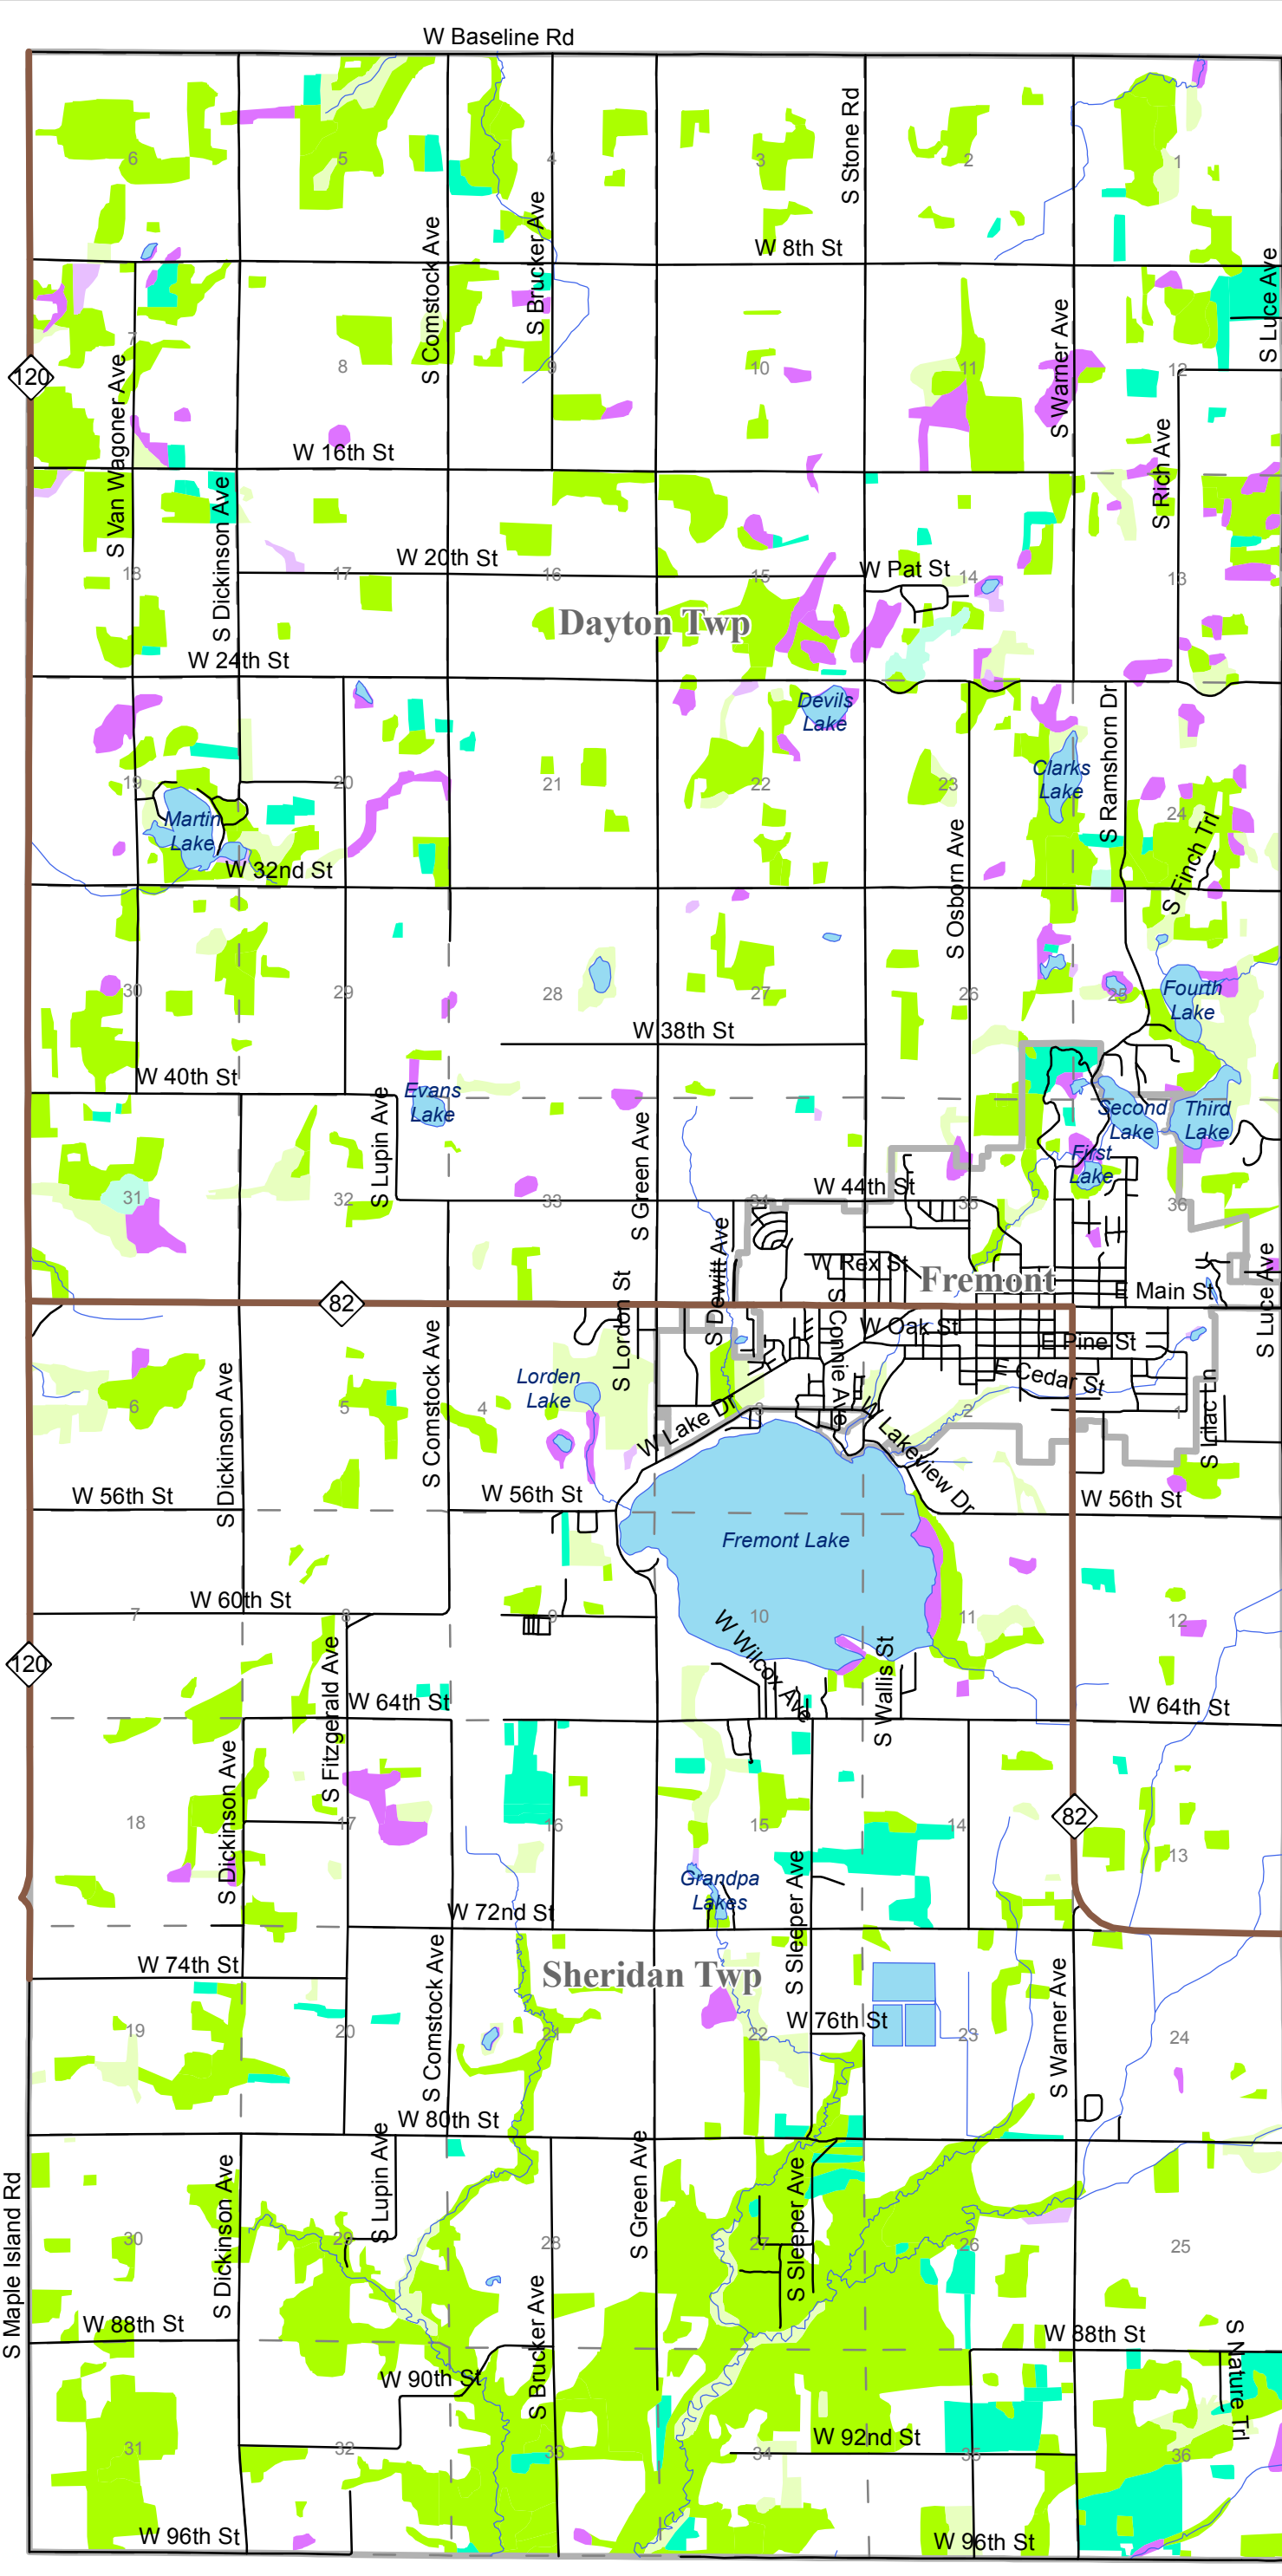

# Fremont Community Natural Features

- State Highway
- Roads
- Streams
- Section Line
- Lakes
- Jurisdiction Boundary
- Upland Deciduous
- Lowland Deciduous
- Upland Conifer
- Lowland Conifer
- Wooded Wetland
- Wetland

Sources:  
Newaygo County GIS  
Grand Valley State University  
Michigan Center for Geographic Information,  
Department of Information Technology

Disclaimer:  
"The data utilized herein was provided by Newaygo County, Michigan pursuant to license, is copyright protected and may not be utilized or reproduced without Newaygo County's permission. No warranty is offered as to the accuracy of this data. Copyright 2007 Newaygo County, Michigan. All rights reserved."