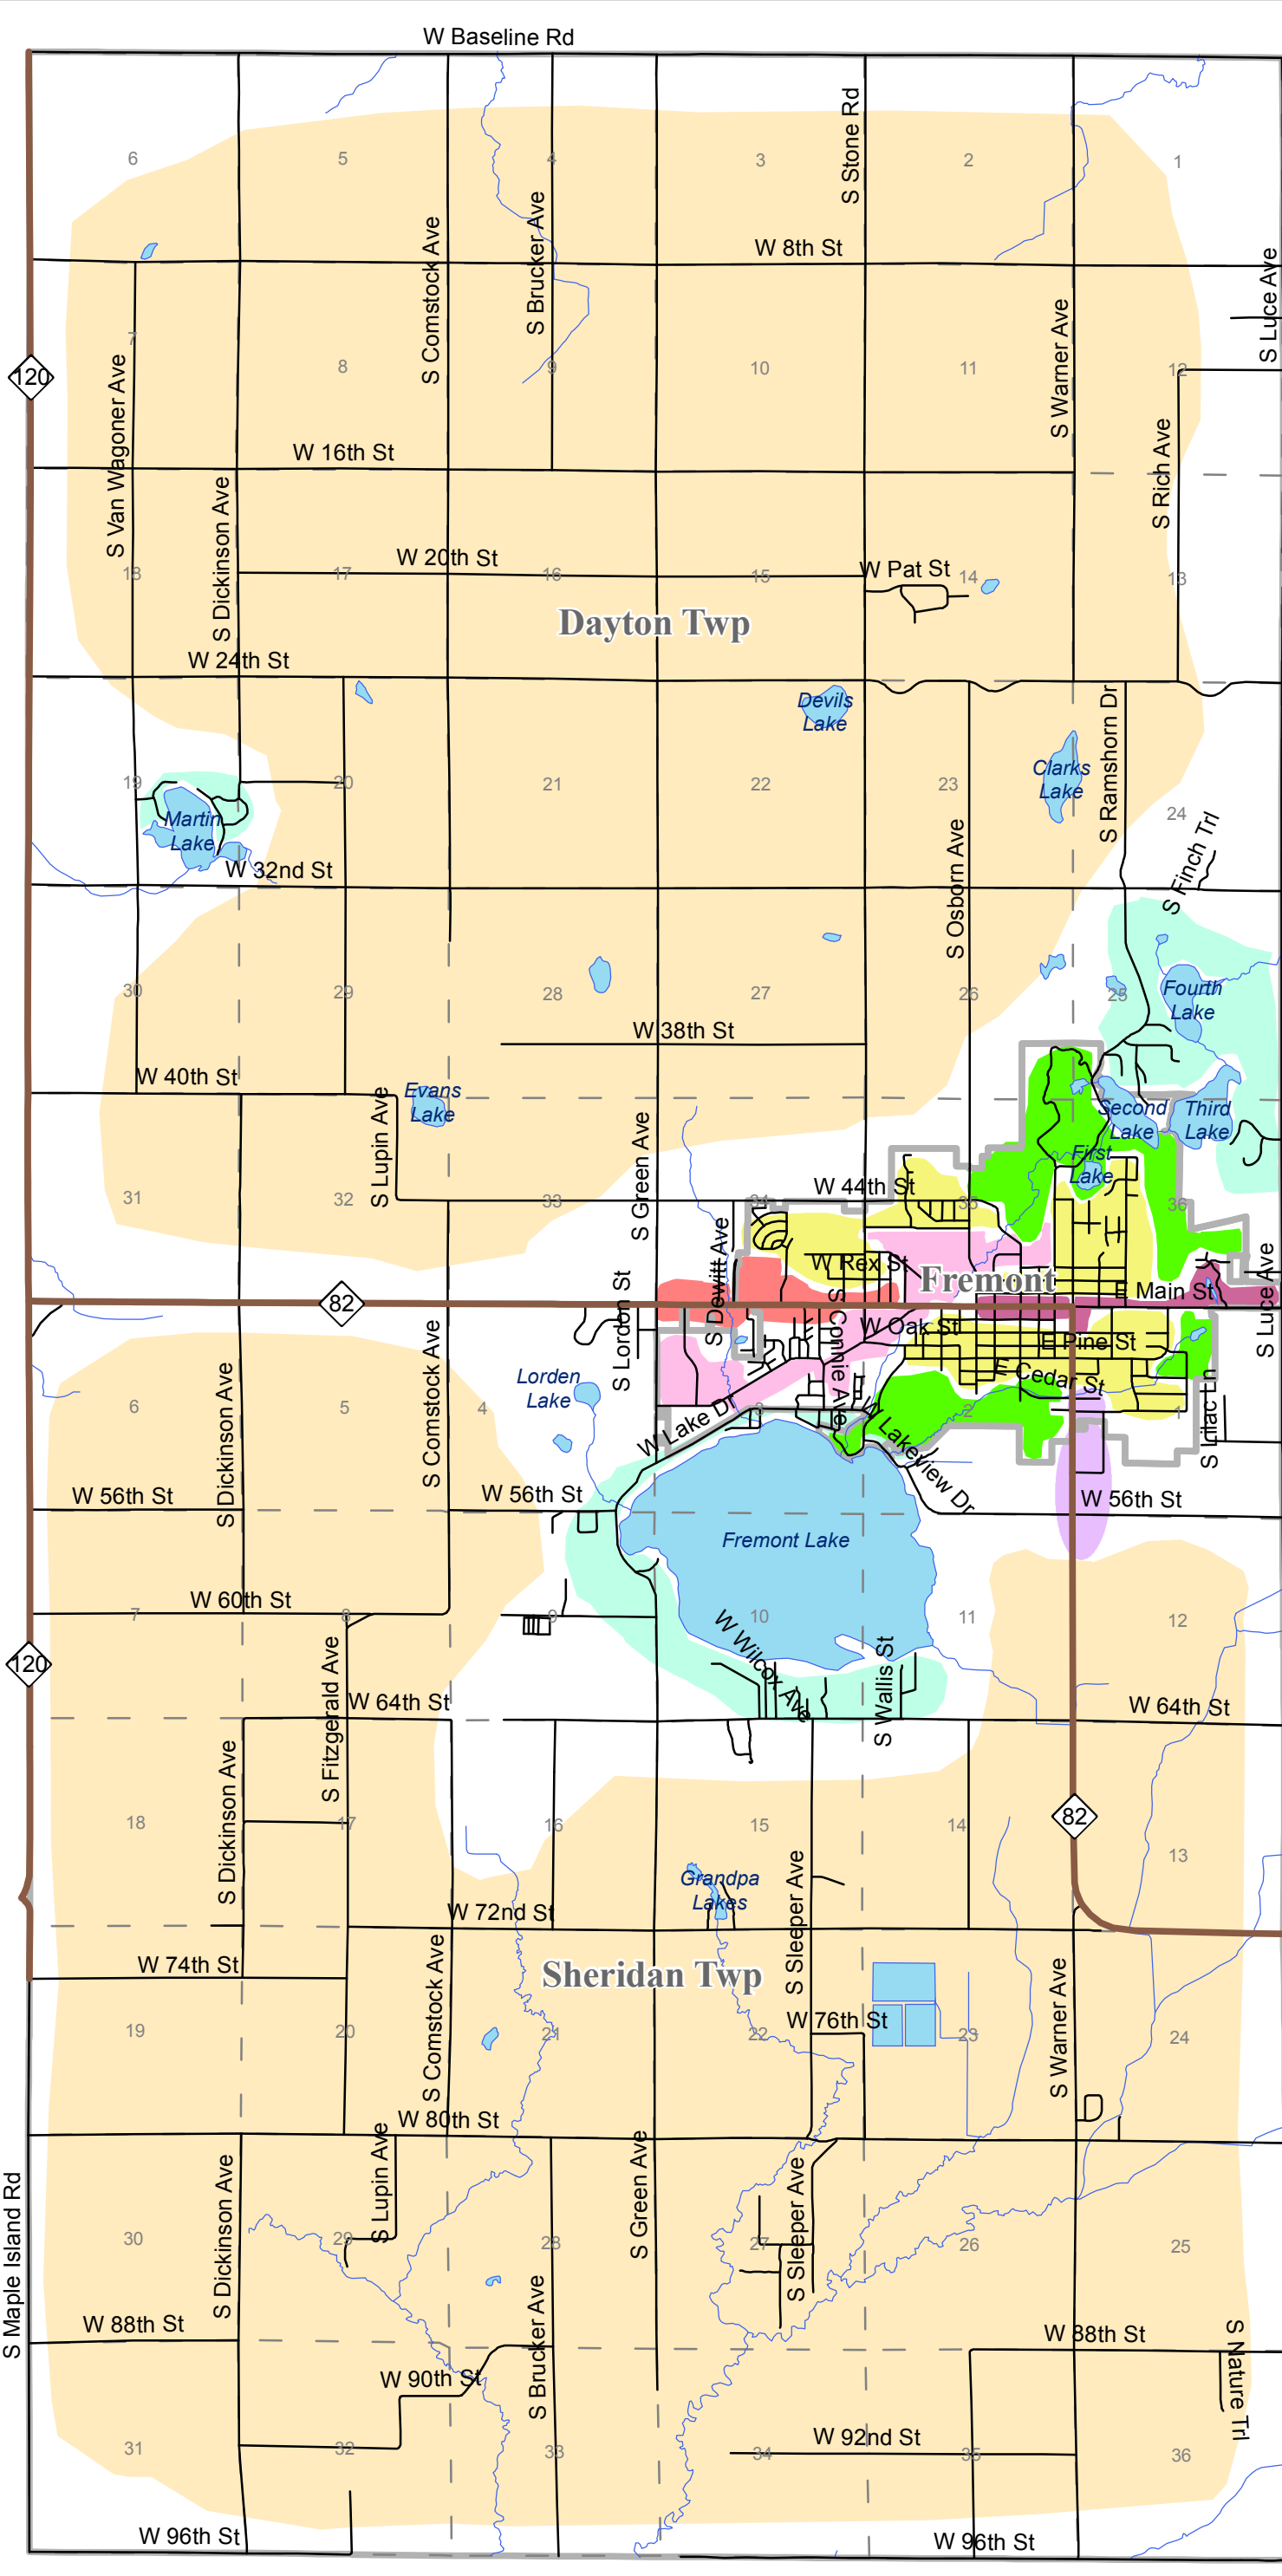

Fremont Community Community Subareas

- State Highway
- Roads
- Streams
- Section Line
- Lakes
- Jurisdiction Boundary
- East Main Street / Stewart Ave. Corridor Area
- Central Business District Area
- Industrial Areas
- Lakeside Resort Residential Areas
- Public / Semi Public Areas
- Residential Neighborhood Areas
- Rural Township Areas
- West Main Street / M-82 Corridor Area

Sources:
Newaygo County GIS

Michigan Center for Geographic Information,
Department of Information Technology

Disclaimer:
"The data utilized herein was provided by Newaygo County, Michigan pursuant to license, is copyright protected and may not be utilized or reproduced without Newaygo County's permission. No warranty is offered as to the accuracy of this data. Copyright 2007 Newaygo County, Michigan. All rights reserved."

Map Produced April 2007 by: