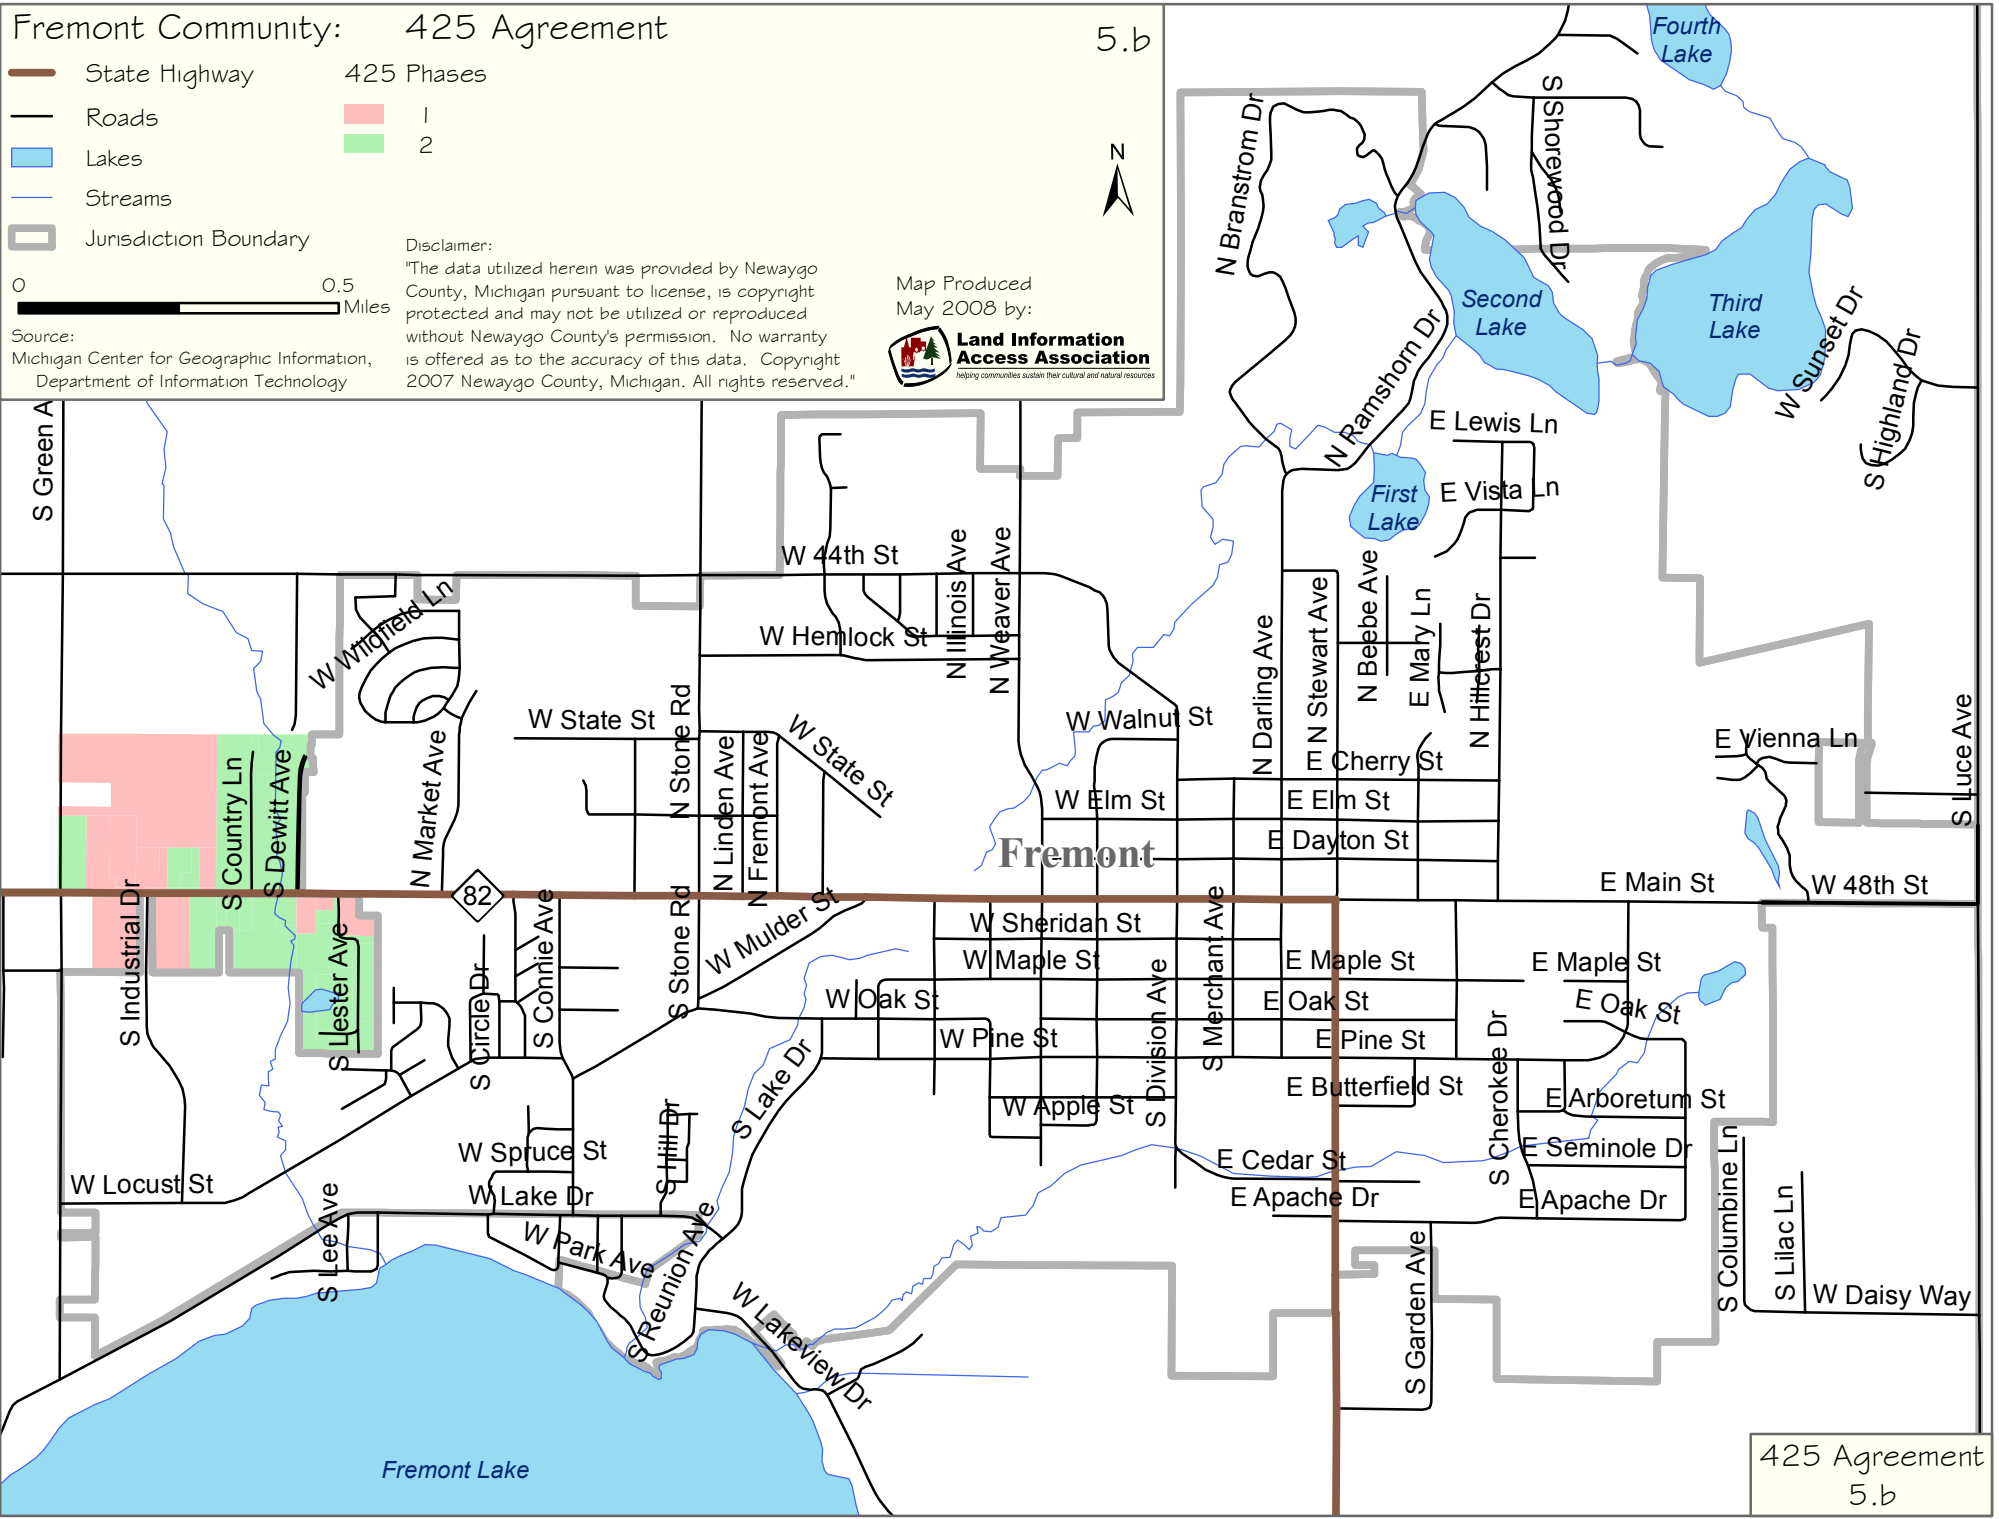

# Fremont Community: 425 Agreement

5.b

-  State Highway
-  Roads
-  Lakes
-  Streams
-  Jurisdiction Boundary

- 425 Phases
-  1
  -  2

**Disclaimer:**  
 "The data utilized herein was provided by Newaygo County, Michigan pursuant to license, is copyright protected and may not be utilized or reproduced without Newaygo County's permission. No warranty is offered as to the accuracy of this data. Copyright 2007 Newaygo County, Michigan. All rights reserved."

Map Produced  
 May 2008 by:  
 **Land Information Access Association**  
helping communities sustain their cultural and natural resources

Source:  
 Michigan Center for Geographic Information,  
 Department of Information Technology