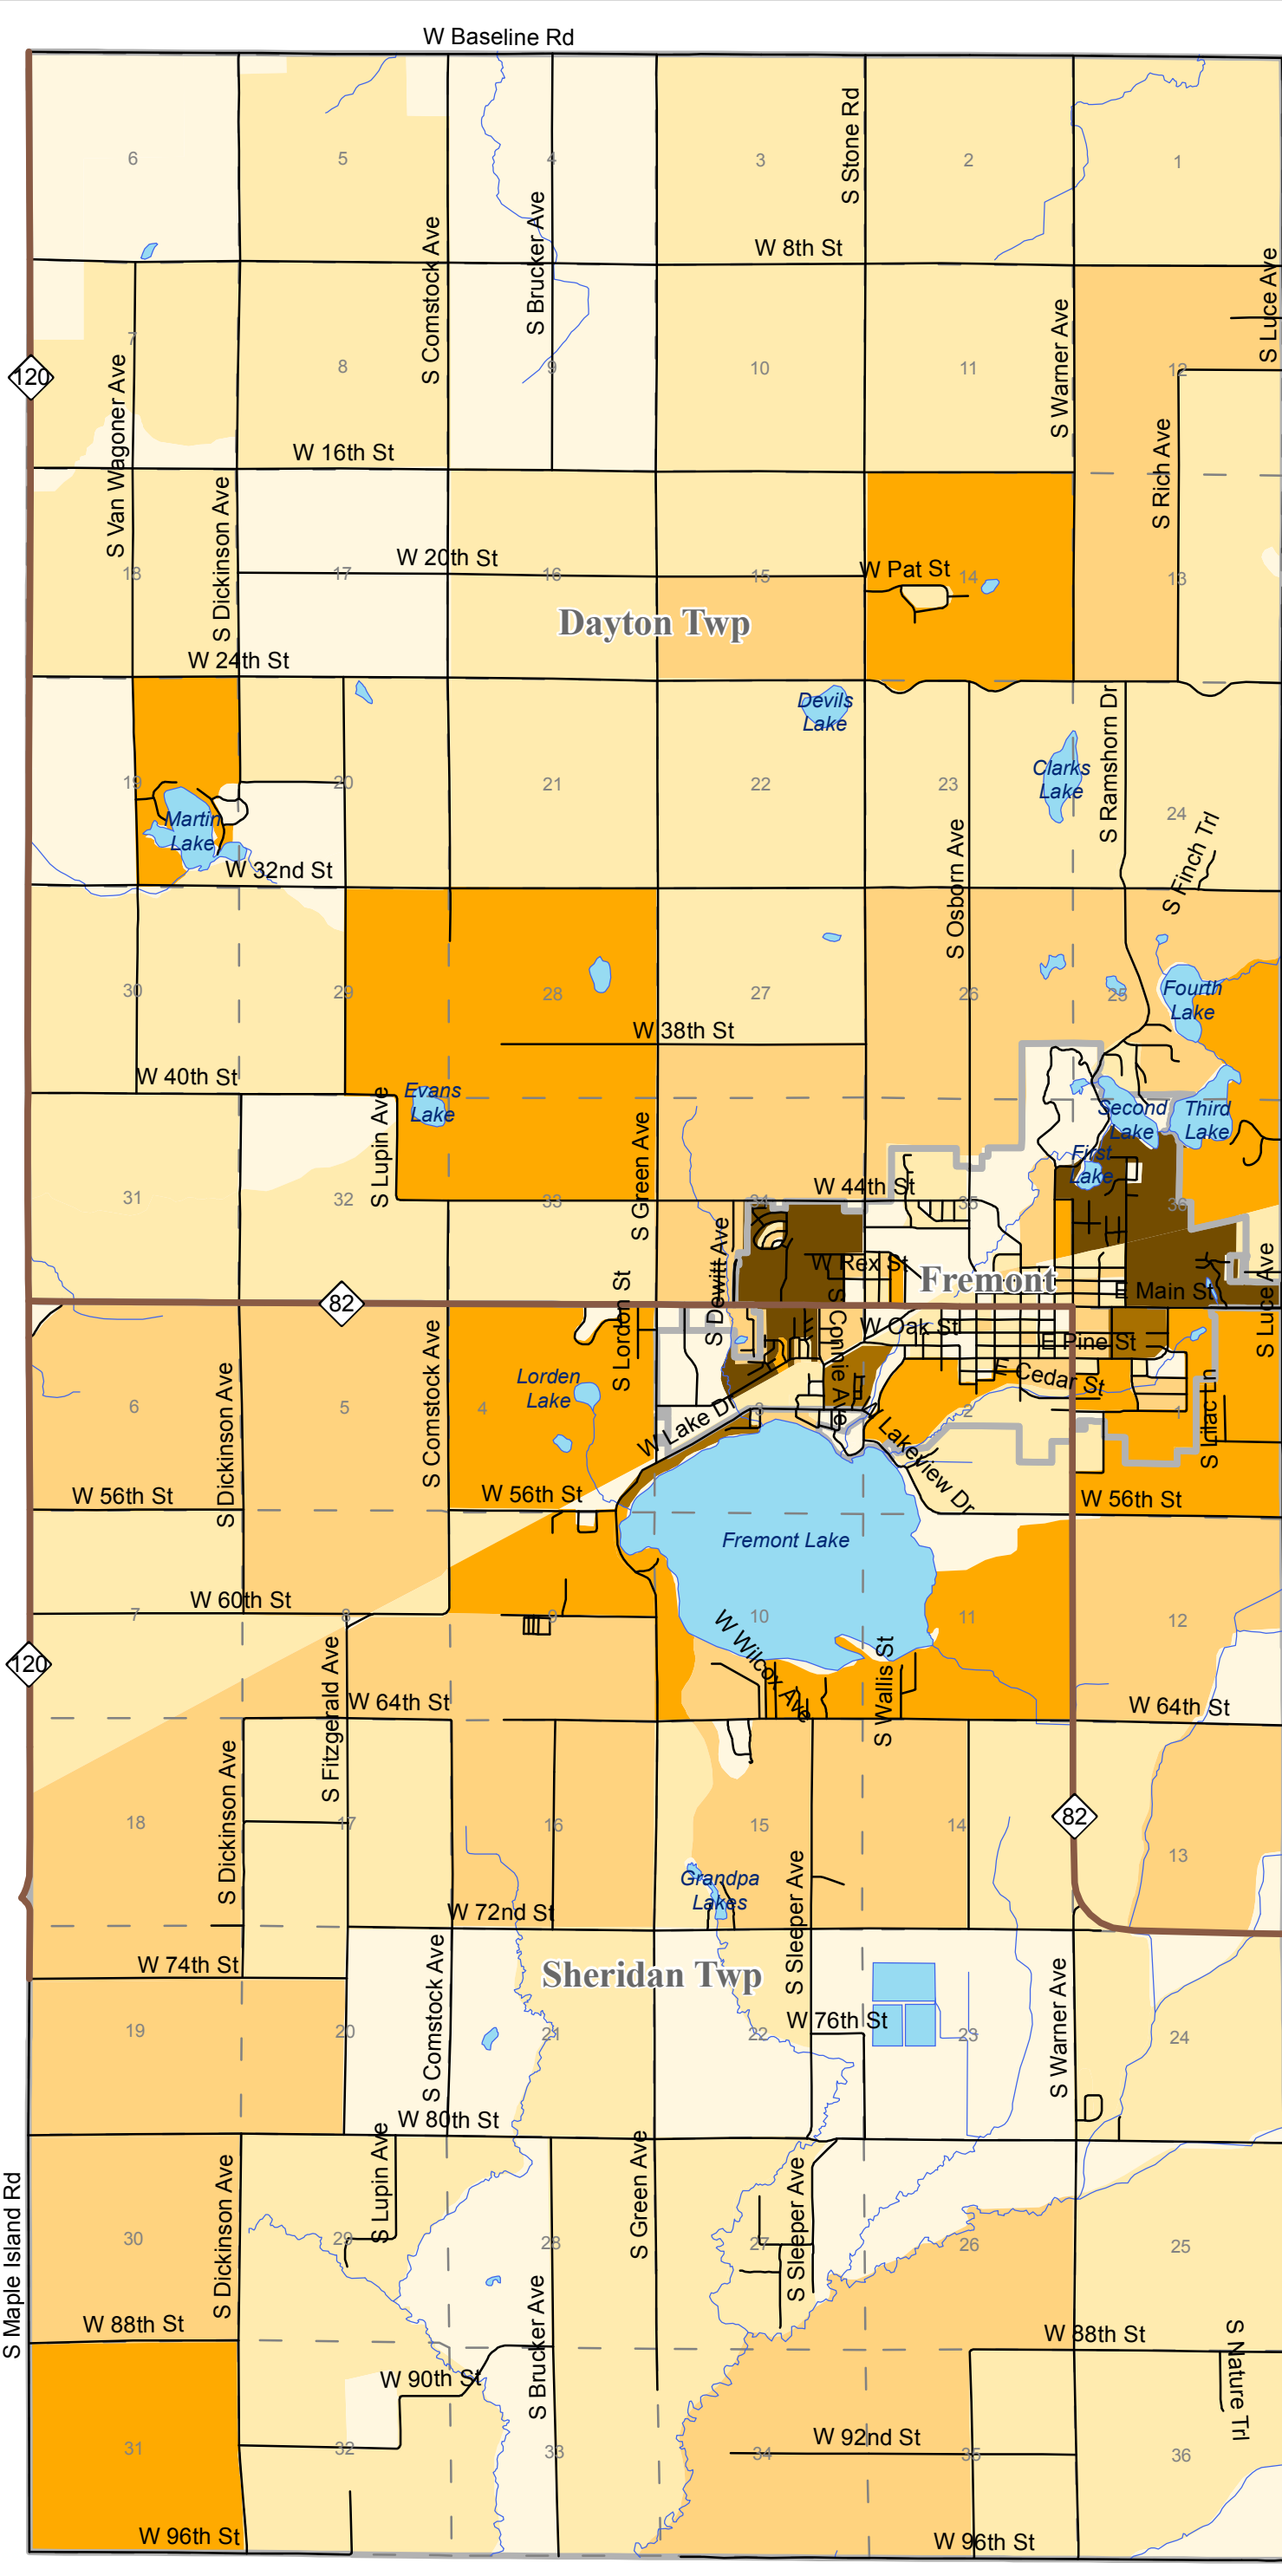

Fremont Community Total Housing Units in 2000

- State Highway
- Roads
- Streams
- Section Line
- Lakes
- Jurisdiction Boundary

Total Housing Units

- 0 - 5
- 6 - 15
- 16 - 29
- 30 - 51
- 52 - 86
- 87 - 191

Sources:
Newaygo County GIS

Michigan Center for Geographic Information,
Department of Information Technology

U.S. Census Bureau

Disclaimer:
"The data utilized herein was provided by Newaygo County, Michigan pursuant to license, is copyright protected and may not be utilized or reproduced without Newaygo County's permission. No warranty is offered as to the accuracy of this data. Copyright 2007 Newaygo County, Michigan. All rights reserved."