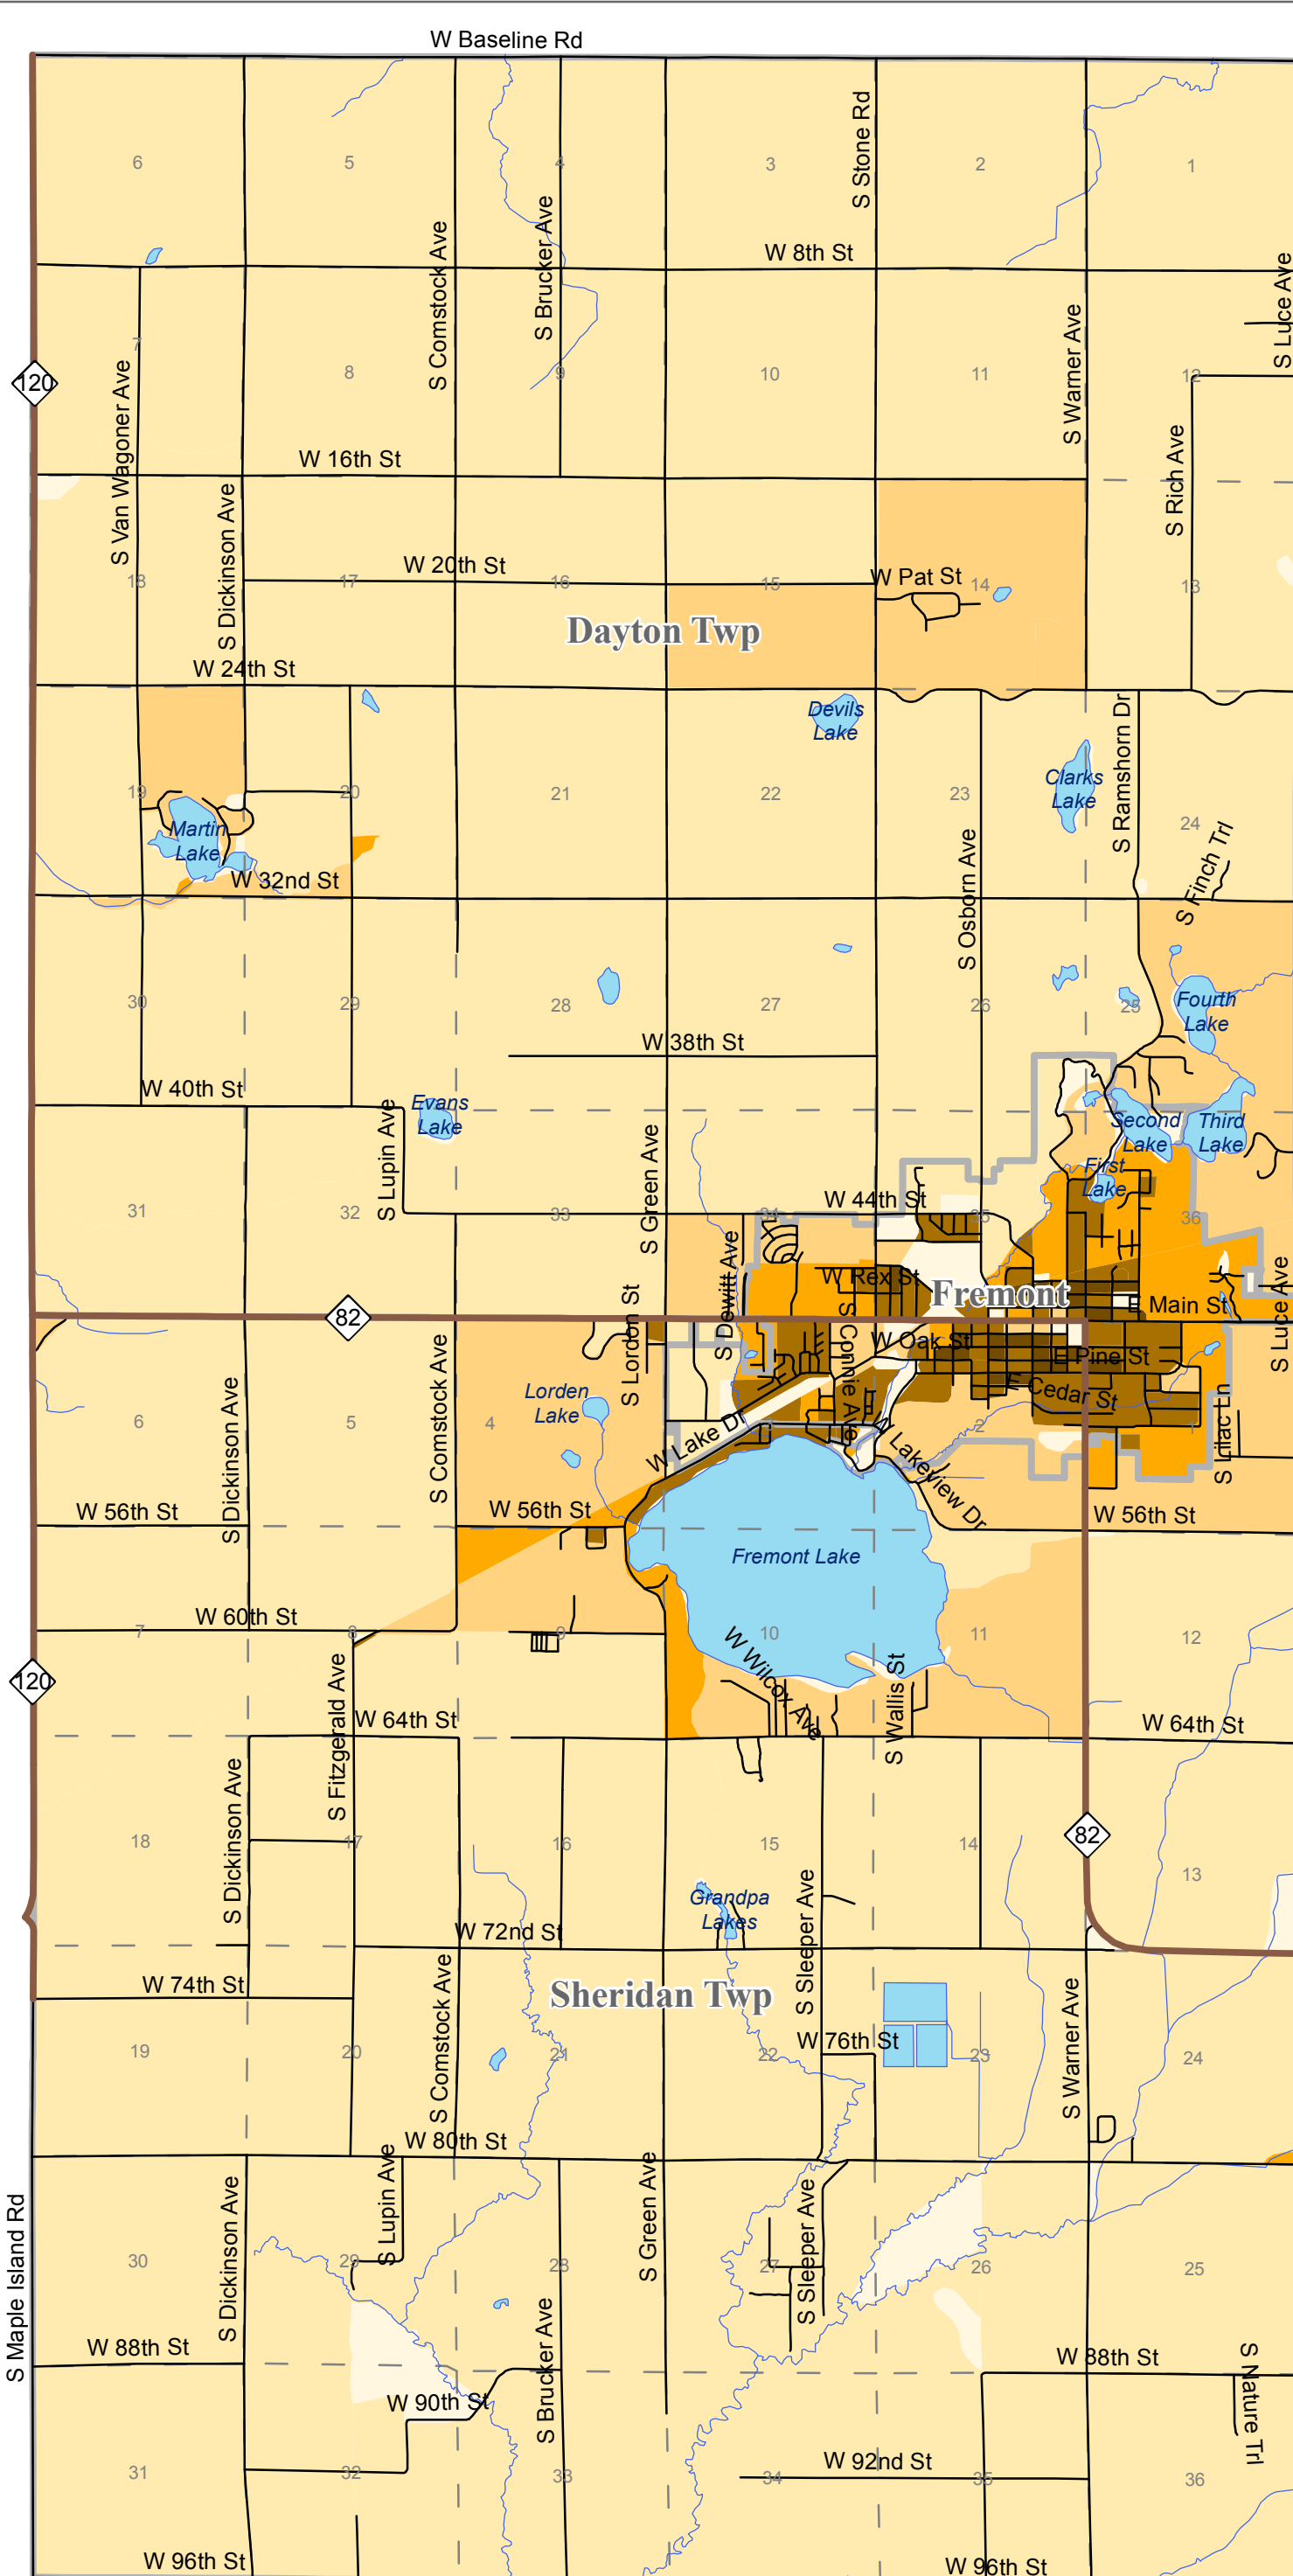

Fremont Community Population Density in 1990

-  State Highway
-  Roads
-  Streams
-  Section Line
-  Lakes
-  Jurisdiction Boundary

Number of People/mi²

-  0.00
-  0.01 - 100.00
-  100.01 - 500.00
-  500.01 - 1,000.00
-  1000.01 - 5,000.00
-  5000.01 - 11,000.00

Map Produced April 2007 by: