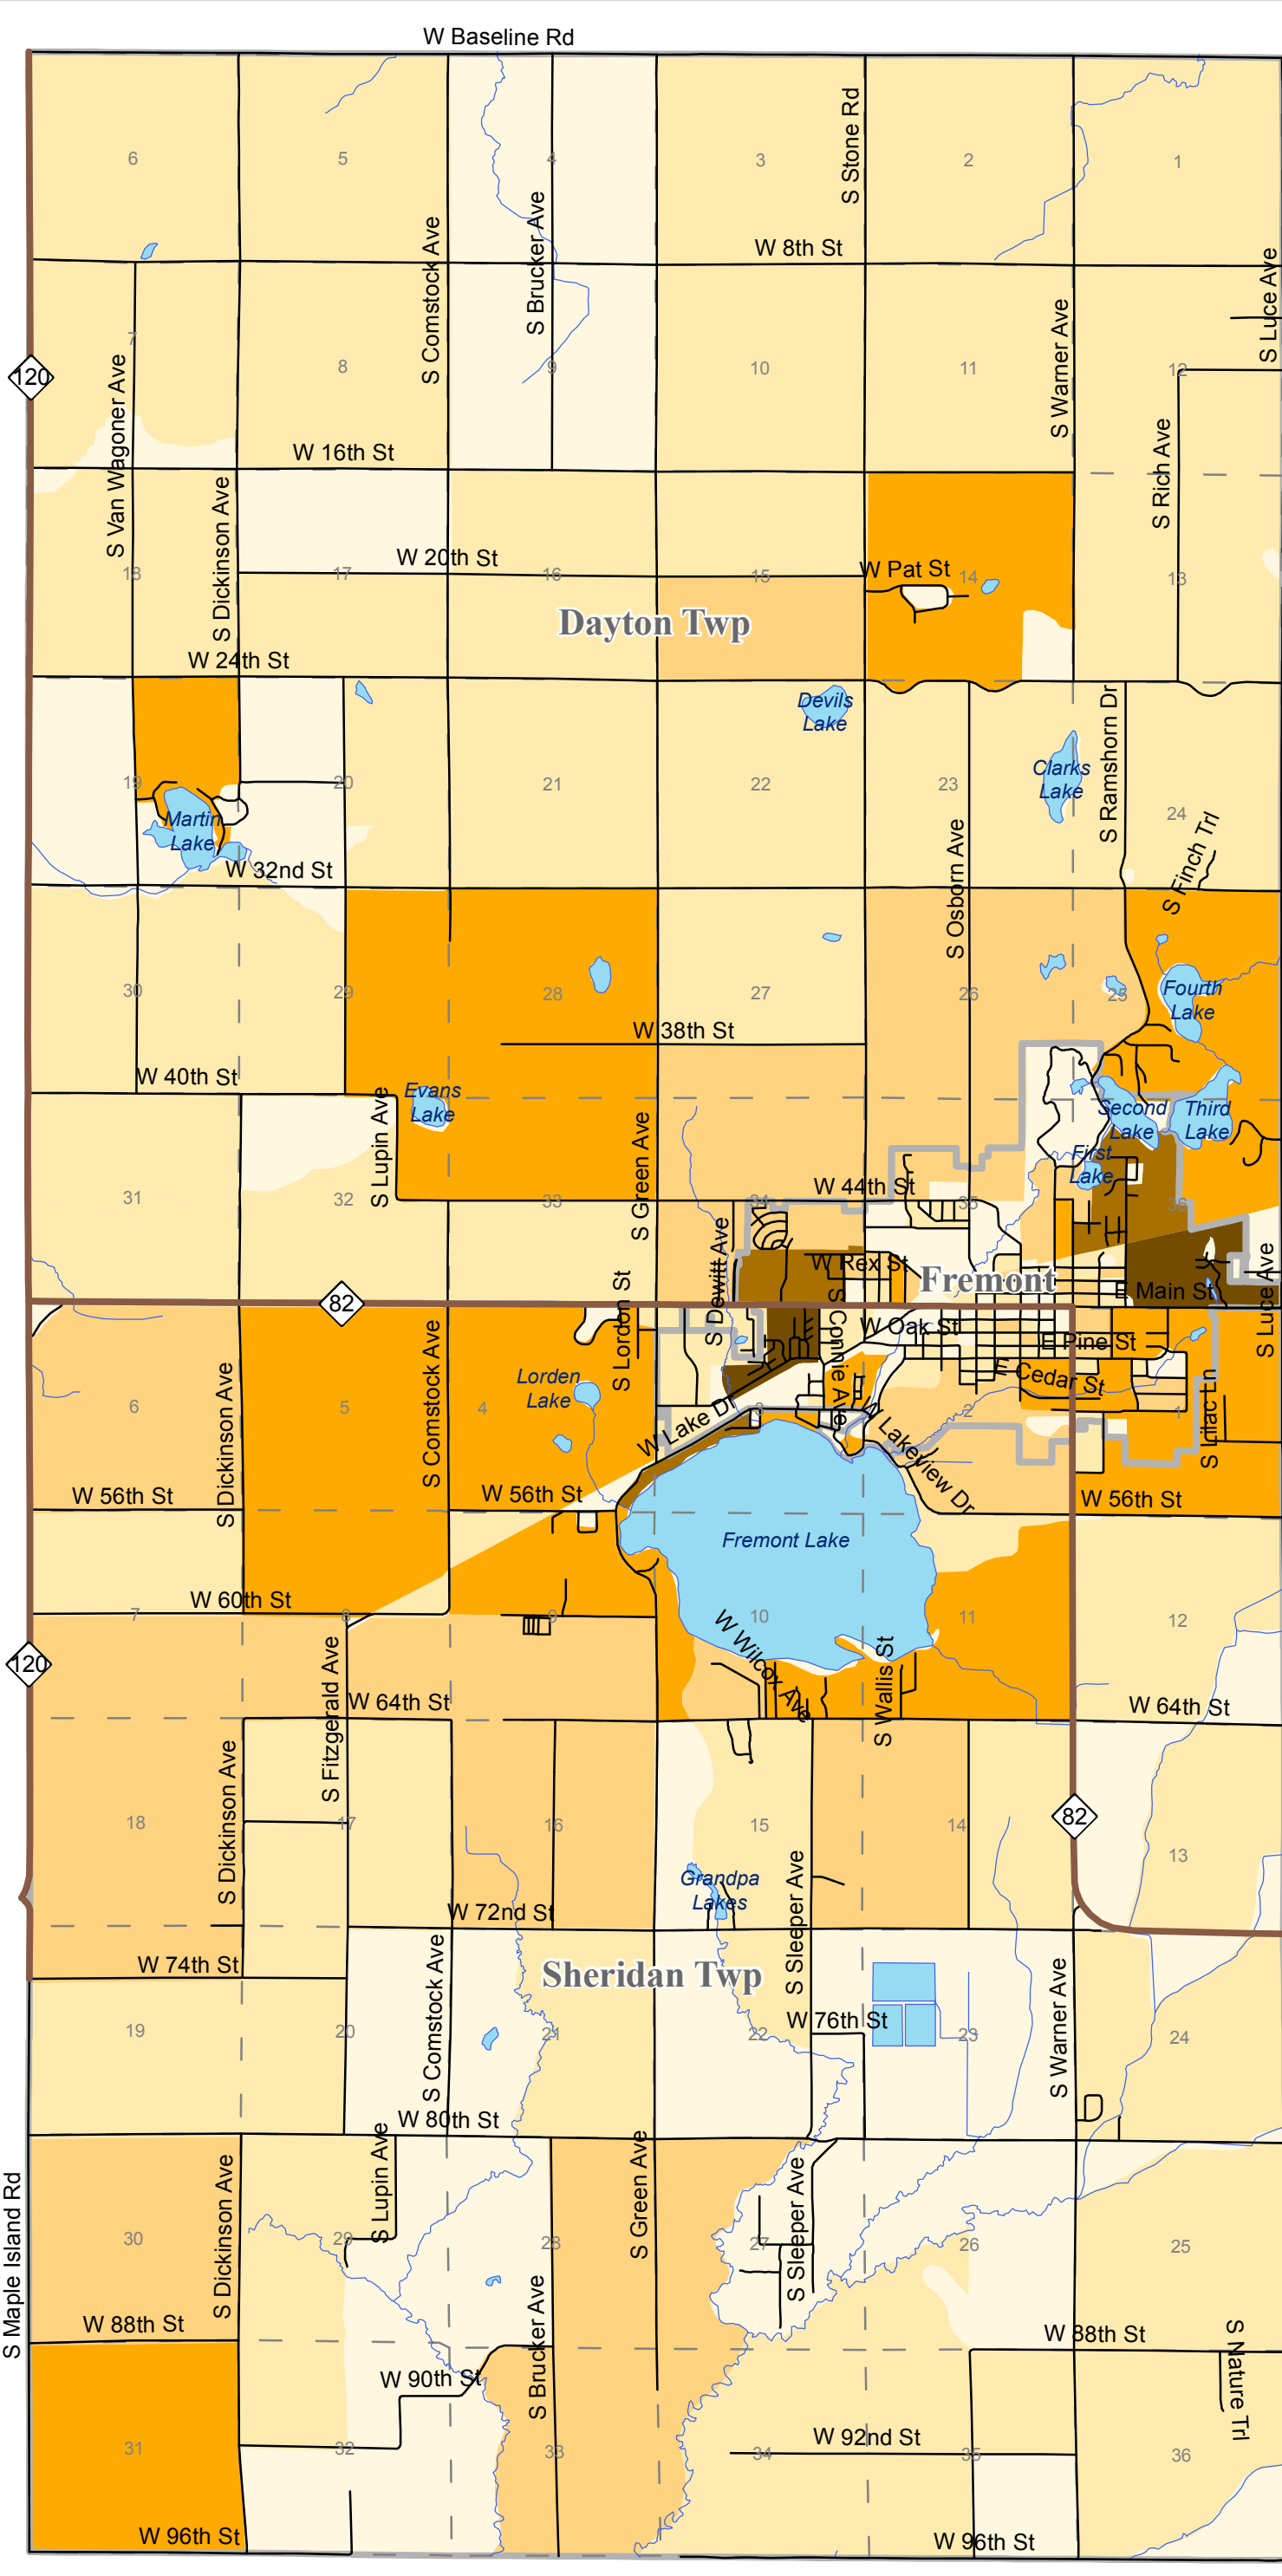

# Fremont Community Total Housing Units in 1990

- State Highway
- Roads
- Streams
- Section Line
- Lakes
- Jurisdiction Boundary

### Total Housing Units

- 0 - 5
- 6 - 15
- 16 - 29
- 30 - 51
- 52 - 86
- 87 - 174

Sources:  
Newaygo County GIS

Michigan Center for Geographic Information,  
Department of Information Technology

U.S. Census Bureau

Map Produced April 2007 by:

**Land Information Access Association**  
helping communities sustain their cultural and natural resources