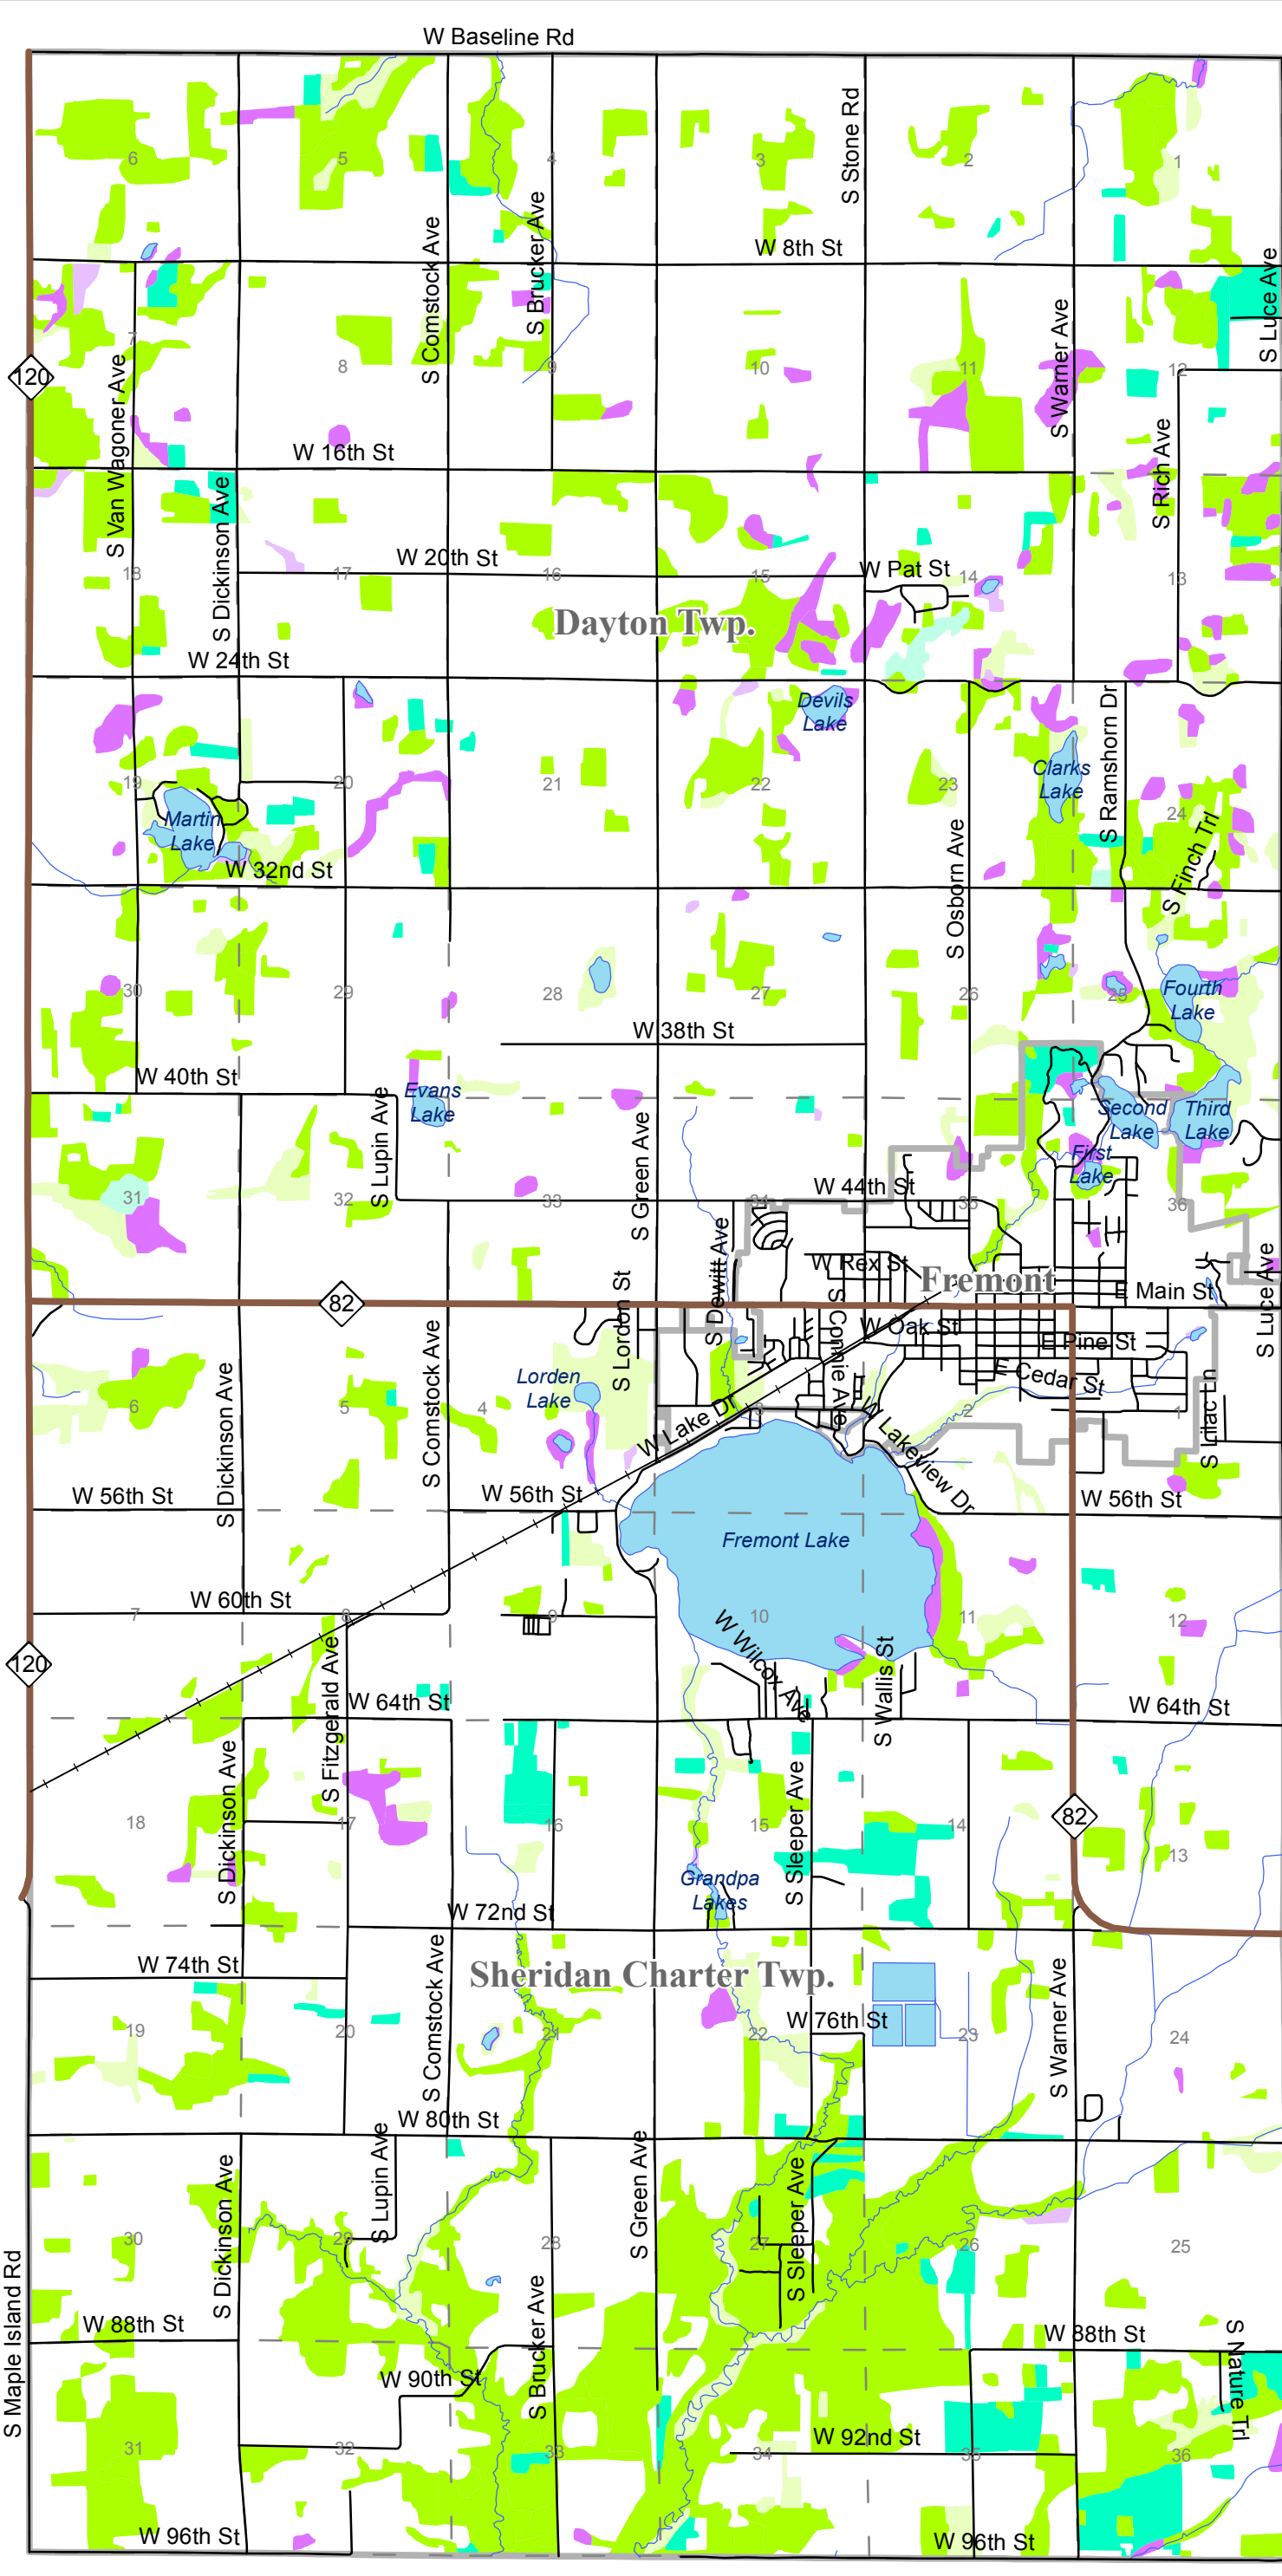

Fremont Community Natural Features

-  State Highway
-  Roads
-  Railroad
-  Jurisdiction Boundary
-  Section Line
-  Lakes
-  Streams
-  Upland Deciduous
-  Lowland Deciduous
-  Upland Conifer
-  Lowland Conifer
-  Wooded Wetland
-  Wetland

Sources:
Newaygo County GIS
Grand Valley State University
Michigan Center for Geographic Information,
Department of Information Technology

Disclaimer:
"The data utilized herein was provided by Newaygo County, Michigan pursuant to license, is copyright protected and may not be utilized or reproduced without Newaygo County's permission. No warranty is offered as to the accuracy of this data. Copyright 2007 Newaygo County, Michigan. All rights reserved."

Map Produced January 2009 by:
 **Land Information Access Association**
helping communities sustain their cultural and natural resources